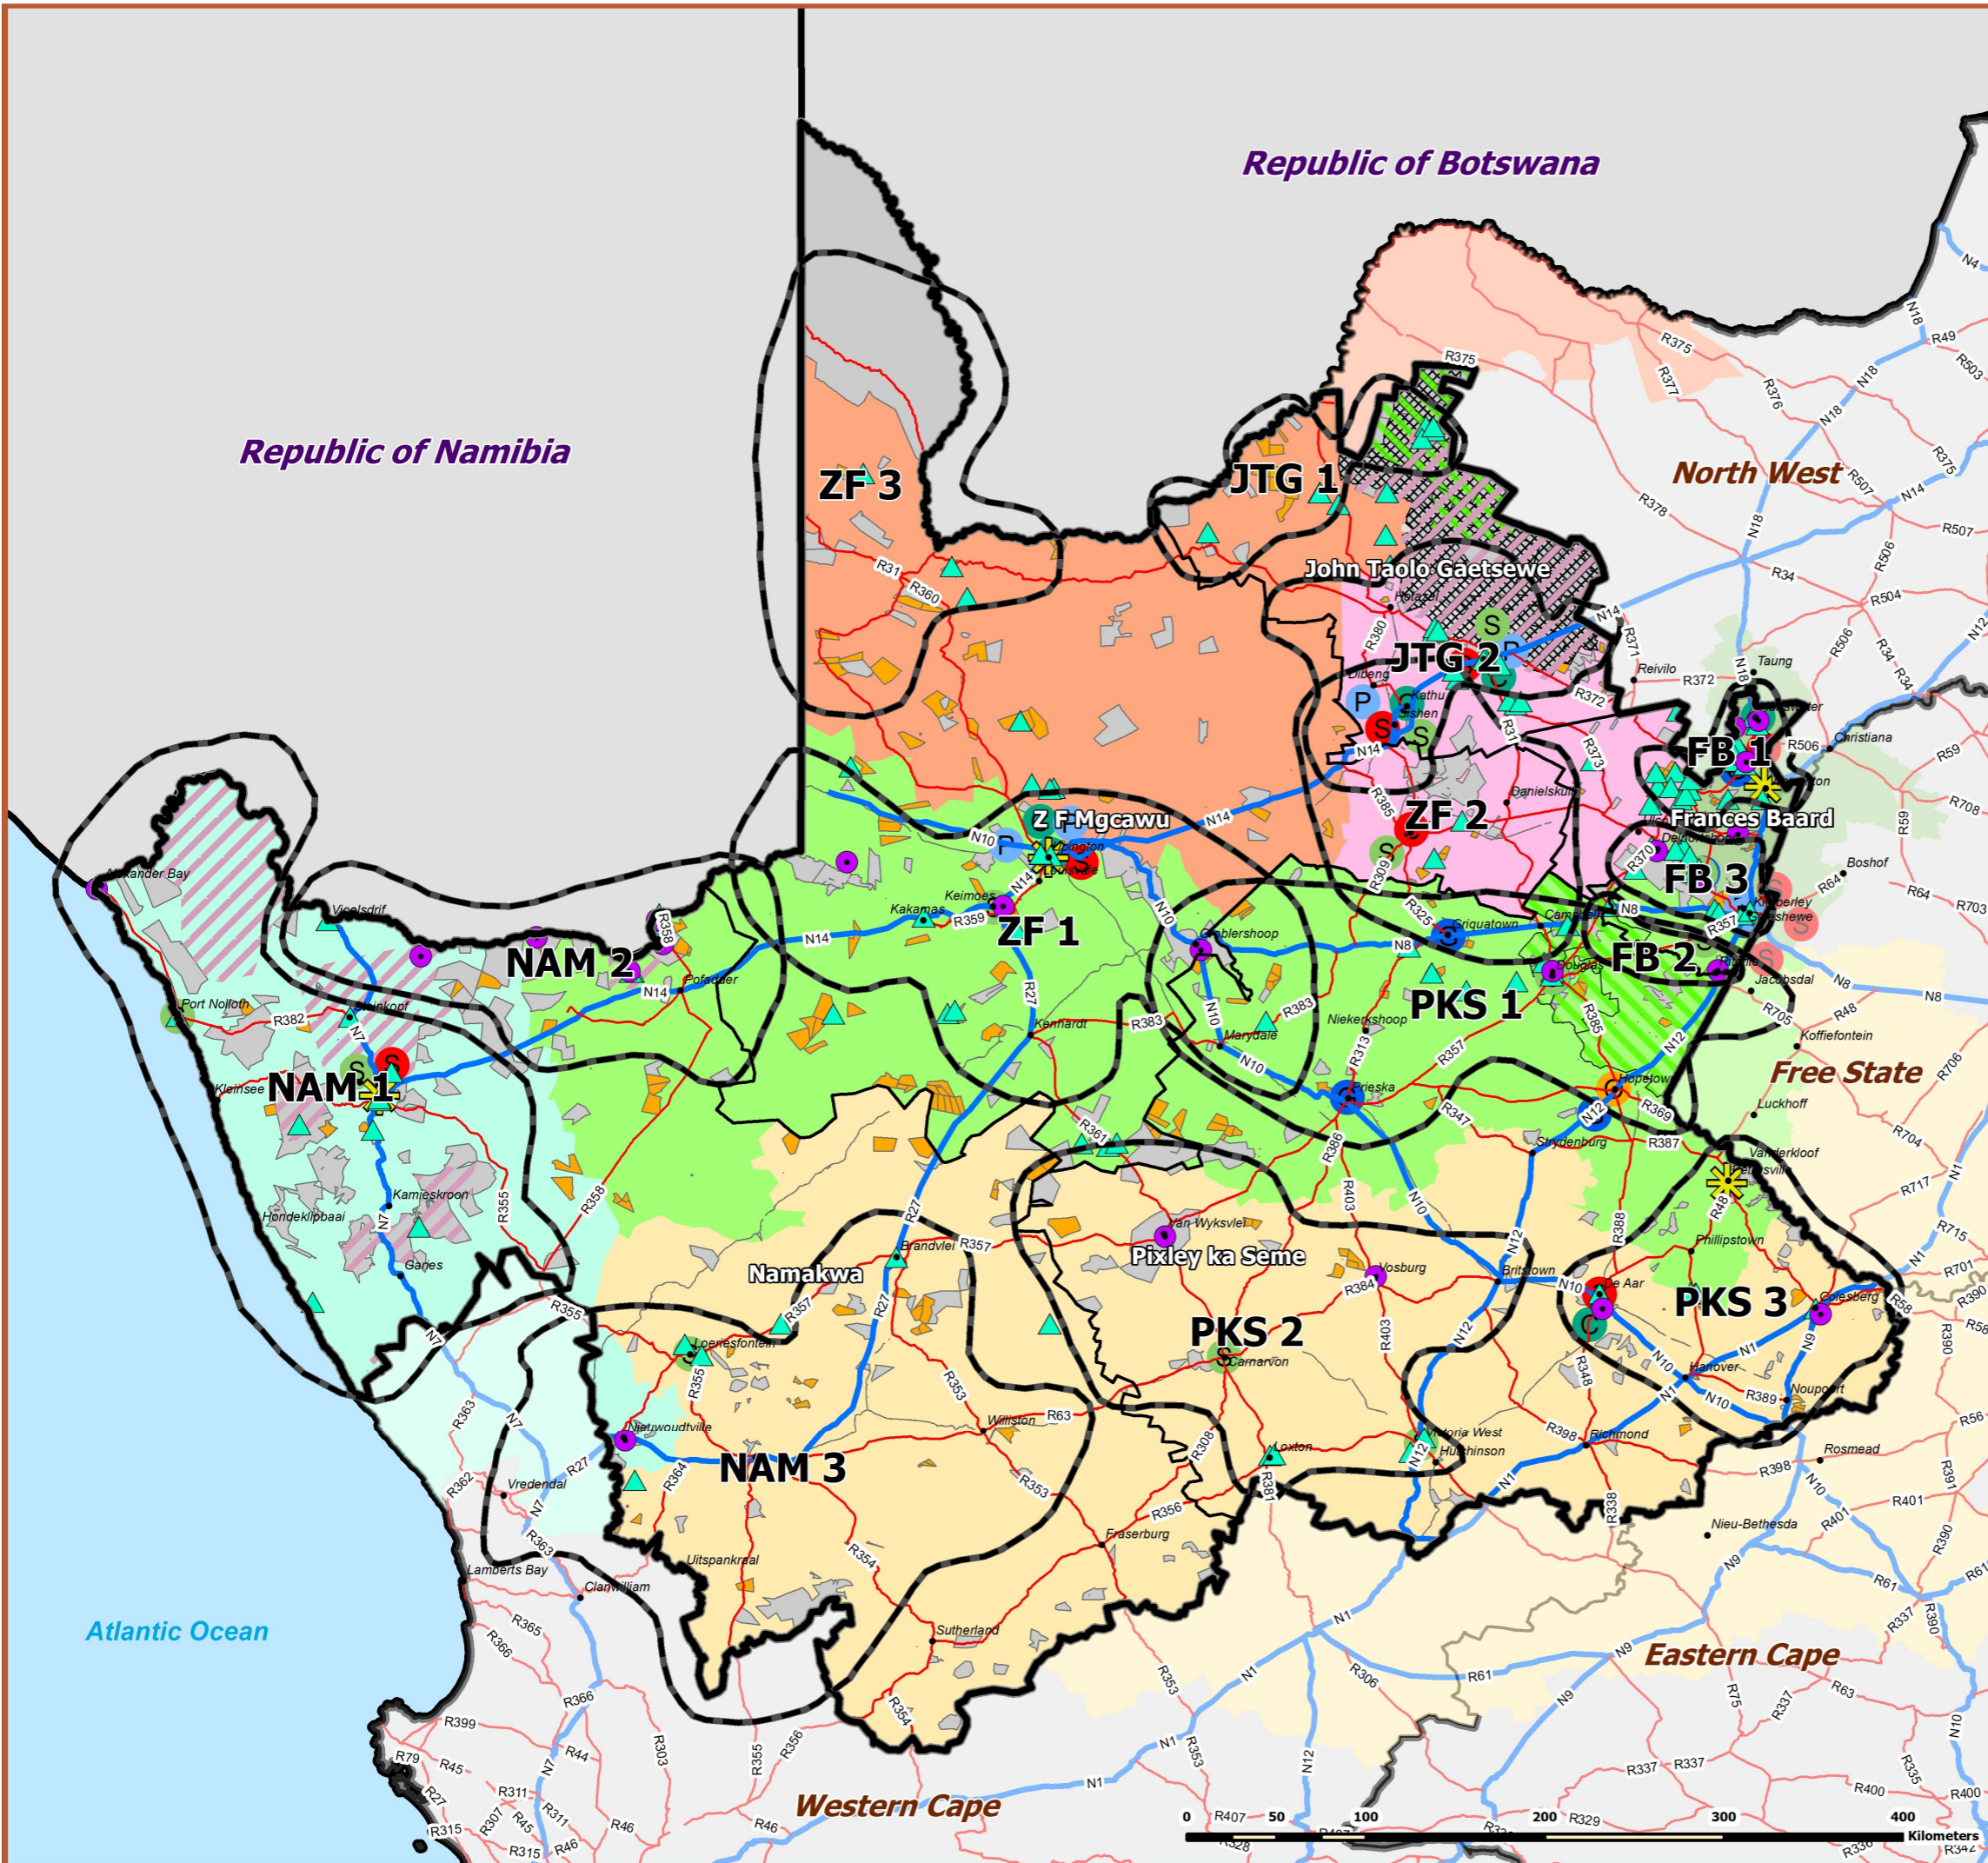

NC PSDF Rural Development Sector Plan Alignment

- Town/Settlement
- Main Roads
- National Roads
- ▲ DALRRD Projects
- Farmer Production Support Unit
- ✱ Agri Hubs
- ▭ Intervention Areas
- ▨ Trancraa Area
- ▨ CRDP Site
- Land Reform Farm
- State Owned Land
- Northern Cape Markets**
- Checkers
- GWK
- OVK
- Pick n Pay
- Shoprite
- Spar
- Traditional Authorities**
- ▨ Traditional Authorities
- Provincial Spatial Action Area**
- Coastal Spatial Action Area
- Douglas-Kakamas Spatial Action Area
- Gamagara Spatial Action Area
- Kalahari Spatial Action Area
- Karoo Spatial Action Area
- Rural Spatial Action Area
- Vaalharts Spatial Action Area

Source: Northern Cape PSDF 2020

NORTHERN CAPE PROVINCIAL SPATIAL DEVELOPMENT FRAMEWORK